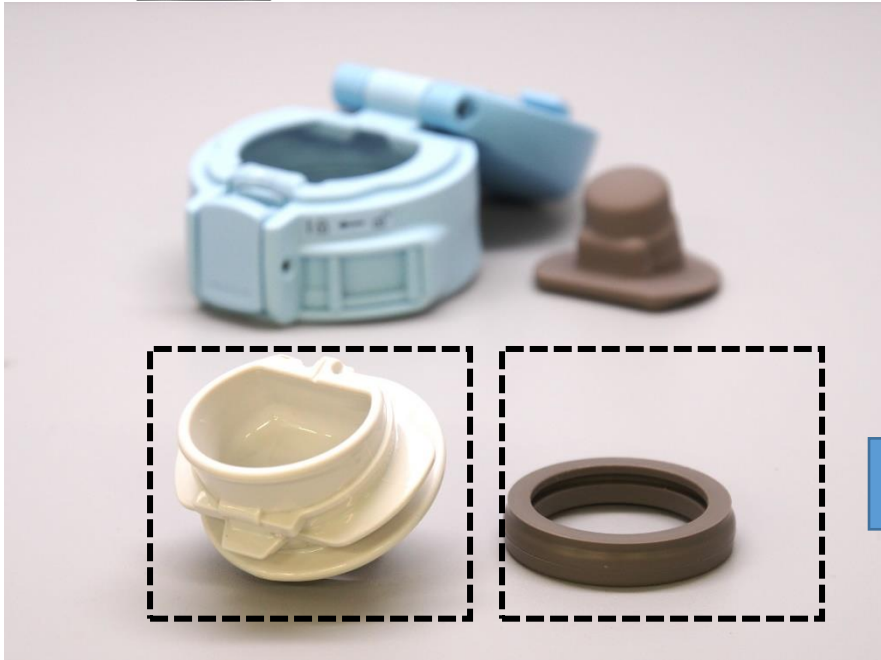

SM-WA ①One-Piece Stopper with Integrated Gasket

Current Models

SM-WA

SM-WA ② Easy Maintenance

Current Models

SM-WA

More flat than current models.

SM-WA ② Easy Maintenance

Current models

SM-WA

New Air vent shape for easy clean.

SM-WA ③ User Friendly

Current models

SM-WA

Improve the shape

Curved design for soft feeling.