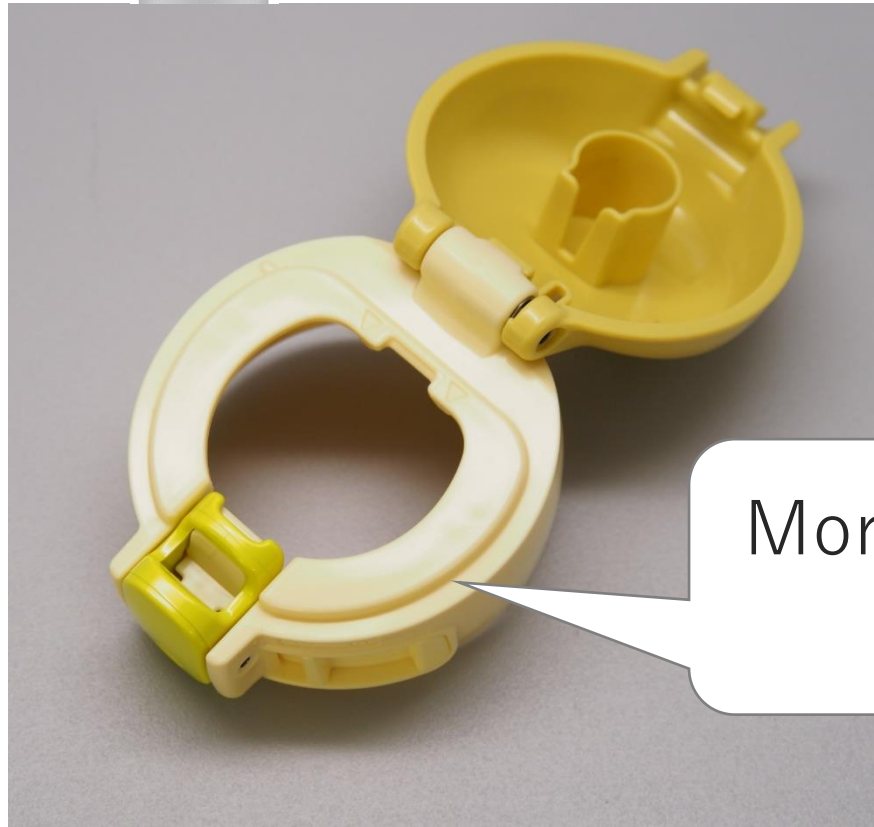

SM-WA ①One-Piece Stopper with Integrated Gasket

Current Models

SM-WA

SM-WA ② Easy Maintenance

Current Models

SM-WA

More flat than current models.

SM-WA ② Easy Maintenance

Current models

SM-WA

New Air vent shape for easy clean.

SM-WA ③ User Friendly

Current models

SM-WA

Improve the shape

Curved design for soft feeling.