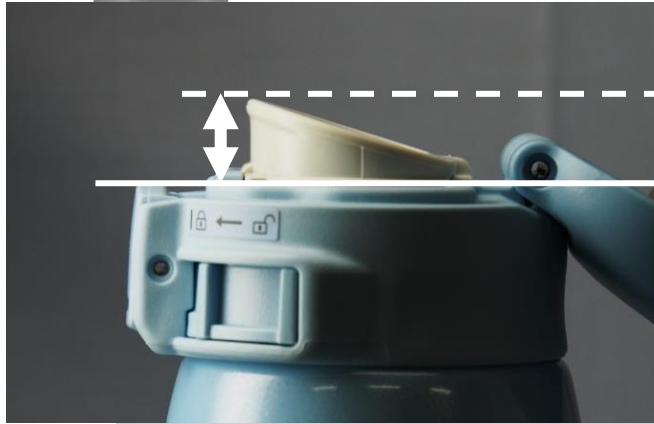

SM-WA ①One-Piece Stopper with Integrated Gasket

Current Models

SM-WA

SM-WA ② Easy Maintenance

Current Models

SM-WA

More flat than current models.

SM-WA ② Easy Maintenance

Current models

SM-WA

New Air vent shape for easy clean.

SM-WA ③ User Friendly

Current models

SM-WA

Improve the shape

Curved design for soft feeling.