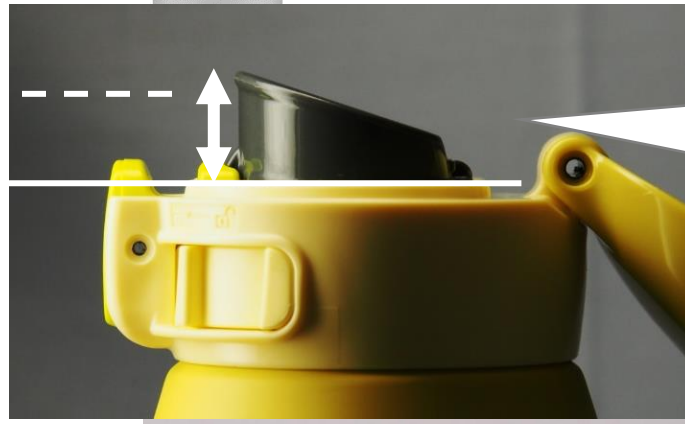

SM-WA ①One-Piece Stopper with Integrated Gasket

Current Models

SM-WA

SM-WA ② Easy Maintenance

Current Models

SM-WA

More flat than current models.

SM-WA ② Easy Maintenance

Current models

SM-WA

New Air vent shape for easy clean.

SM-WA ③ User Friendly

Current models

SM-WA

Improve the shape

Curved design for soft feeling.