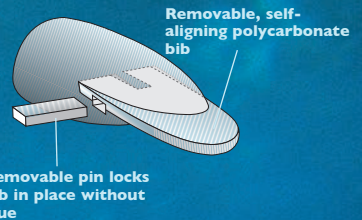

SWIMMING DEPTH

STD 1 METRE

LASER PROS ARE NOT JUST ABOUT BLUEWATER. BARRAMUNDI LOVE THEM TOO - CHECK THIS OUT.

UNIQUE

Halco Bulletproof Bibs are pretty tough (polycarbonate's used in bullet proof glass). Combined with our unique, glueless locking method, these bibs stay put. Glueing bibs is a quick fix we leave to our competitors - over time glue solvents can weaken plastic till it snaps. These lures work and keep working, with a bib that's locked in tight for a good fight. Bibs not sold separately.