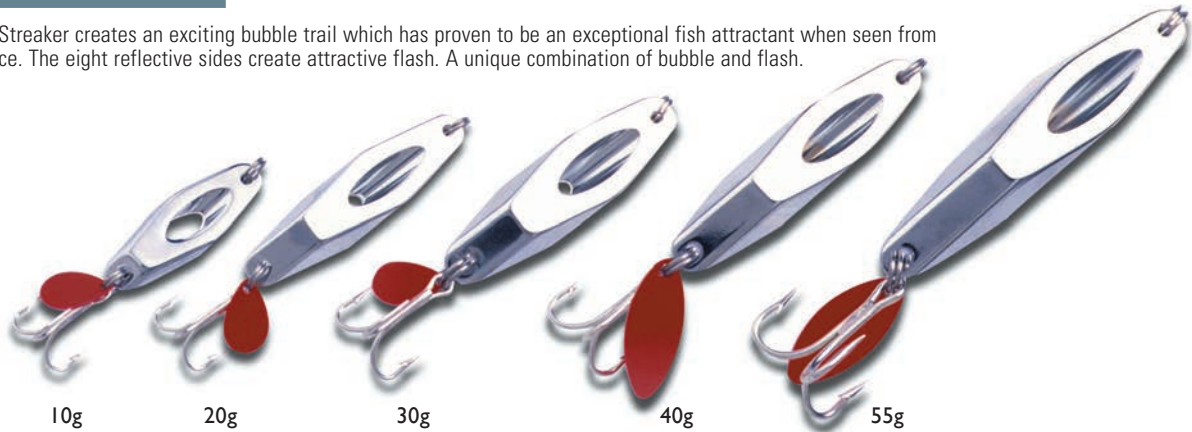

5g

3g

1.5g

HALCO SLICED OR SLICED SPARKLER™

SIZES 5g 10g 15g 20g 30g 40g 50g 70g 85g SLICED
SIZES 5g 10g 20g 30g 50g 70g SLICED SPARKLER

This straight running chrome lure has extra large sides for extra flash. The standard Sliced comes with a blood red teaser attached to the rear fish ring with two highly reflective chrome surfaces. The Sliced Sparkler has a holographic sparkle finish on one face of the lure giving a multi directional flash when seen from below the surface.

5g

METAL LURES

HALCO STREAKER™

SIZES 10g 20g 30g 40g 55g

The hole in the Streaker creates an exciting bubble trail which has proven to be an exceptional fish attractant when seen from below the surface. The eight reflective sides create attractive flash. A unique combination of bubble and flash.