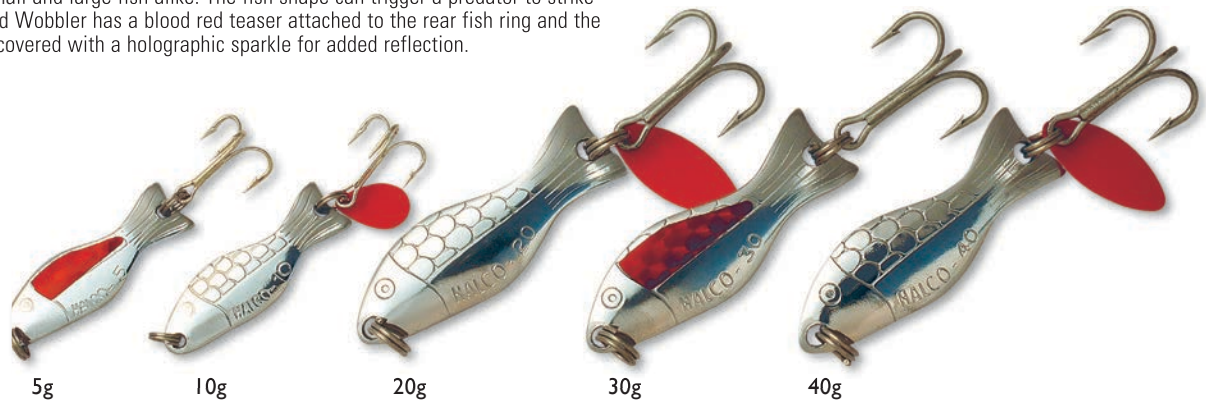

5g

METAL LURES

HALCO STREAKER™

SIZES 10g 20g 30g 40g 55g

The hole in the Streaker creates an exciting bubble trail which has proven to be an exceptional fish attractant when seen from below the surface. The eight reflective sides create attractive flash. A unique combination of bubble and flash.

HALCO WOBBLER OR WOBBLER SPARKLER™

SIZES 5g 10g 20g 30g 40g

This well proven lure has plenty of applications. Its shape is ideal for slower retrieves as well as jigging for small and large fish alike. The fish shape can trigger a predator to strike the lure. The standard Wobbler has a blood red teaser attached to the rear fish ring and the Wobbler Sparkler is covered with a holographic sparkle for added reflection.