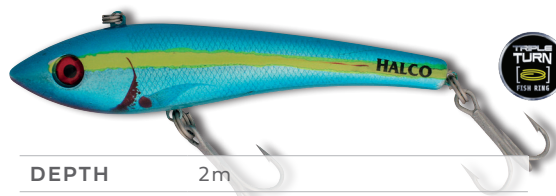

MAX 130™

DEPTH	2m
WEIGHT	80g
LENGTH	130mm
HOOKS	#2/0 Mustad 3xx trebles
BUOYANCY	Rapid sinking
SPEED	2-12 knots