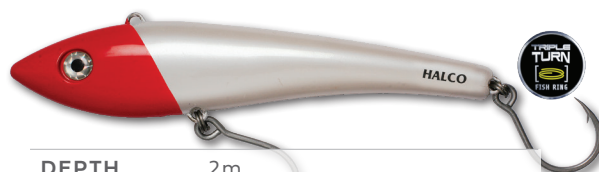

MAX 220™

DEPTH	2m
WEIGHT	180g
LENGTH	220mm
HOOKS	#9/0 Mustad inline singles
BUOYANCY	Rapid sinking
SPEED	2-15 knots