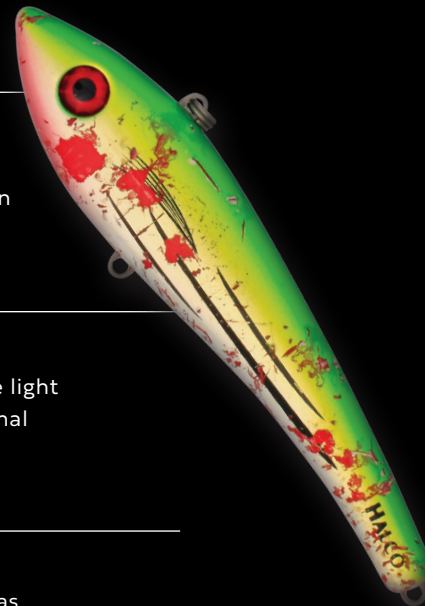

A heap of our lures are UV reactant and start humming when the purple light hits them! Similar to InvisiGlo, this UV reactant does not affect the normal appearance of the lures.

Halco bibs are bloody tough. Made out of the same polycarbonate material as bulletproof glass and combined with our unique, glueless bib locking method, our bibs are up for the fight.

Halco Triple Turn fish rings are 70% stronger than your traditional split ring. The extra turn eliminates the soft spot, and gives you the confidence and ability to go heavier and harder.

Madeye's Rubber Stretch Technology is a unique rubber copolymer that has multiple advantages over soft plastics. RST is up to five times more durable than standard material, and is also buoyant, enabling the lure to float and wriggle when sitting on the bottom.

SLIDOG™ 150-85

If you're into launching a lure over the horizon and waiting for that bone jarring, knee shaking **strike**, the Slidog is for you.

SLIDOG 150™

WEIGHT	85g
LENGTH	150mm
HOOKS	#7/0 Mustad Inline Singles
BUOYANCY	Rapid Sinking