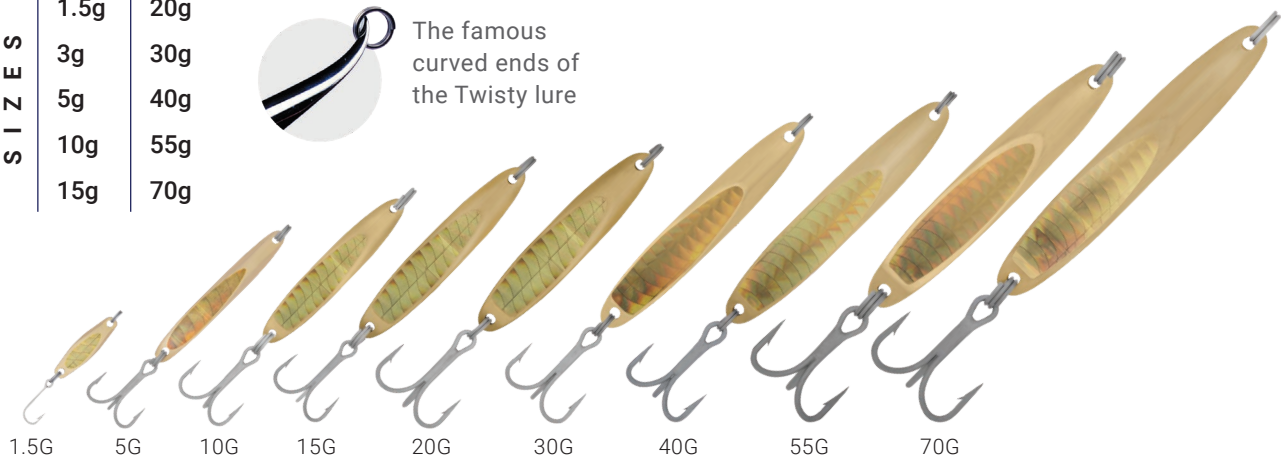

5G

10G

15G

20G

30G

40G

55G

70G

TWISTY GOLD™

SIZES
1.5g
3g
5g
10g
15g
20g
30g
40g
55g
70g

The famous curved ends of the Twisty lure

1.5G

5G

10G

15G

20G