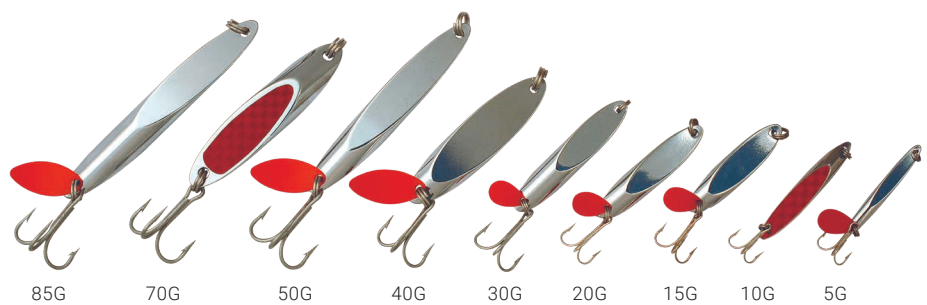

SLICED & SLICED SPARKLER™

SIZES

SLICED	5g	20g	50g
	10g	30g	70g
	15g	40g	85g
SLICED SPARKLER	5g	20g	50g
	10g	30g	70g