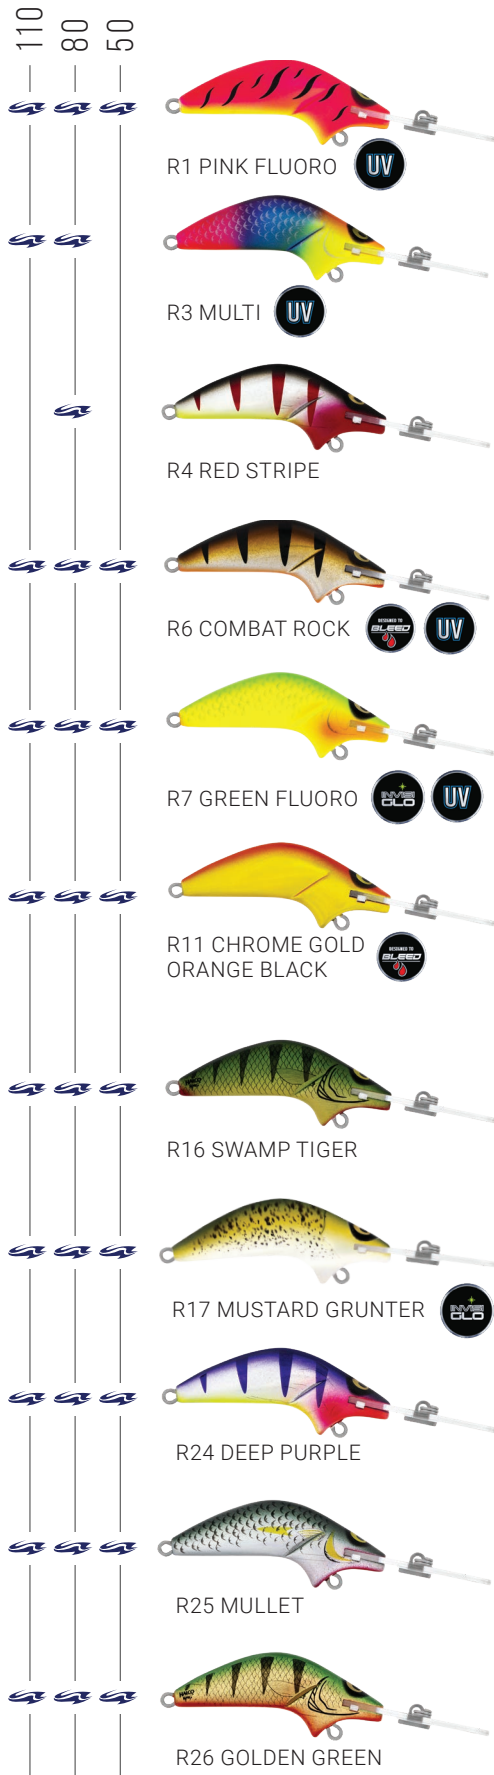

POLTERGEIST™