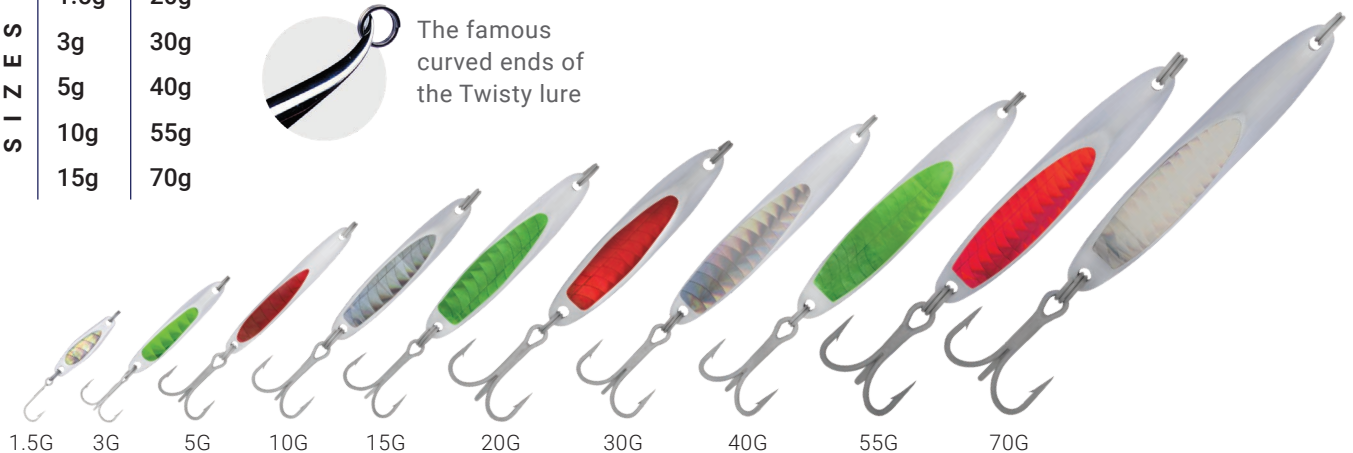

95G

120G

TWISTY CHROME™

All lures are available in chrome with either silver, red or green holographic sparkle.

SIZES
1.5g
3g
5g
10g
15g
20g
30g
40g
55g
70g

The famous curved ends of the Twisty lure

1.5G

3G