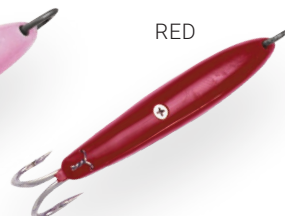

J5 BLUE SARDINE

J6 PINK SURPRISE

SIZES

3 inch	76mm
4 inch	100mm
5 inch	127mm
6 inch	152mm

SMITH'S JIG™

CHROME SILVER

PINK

RED