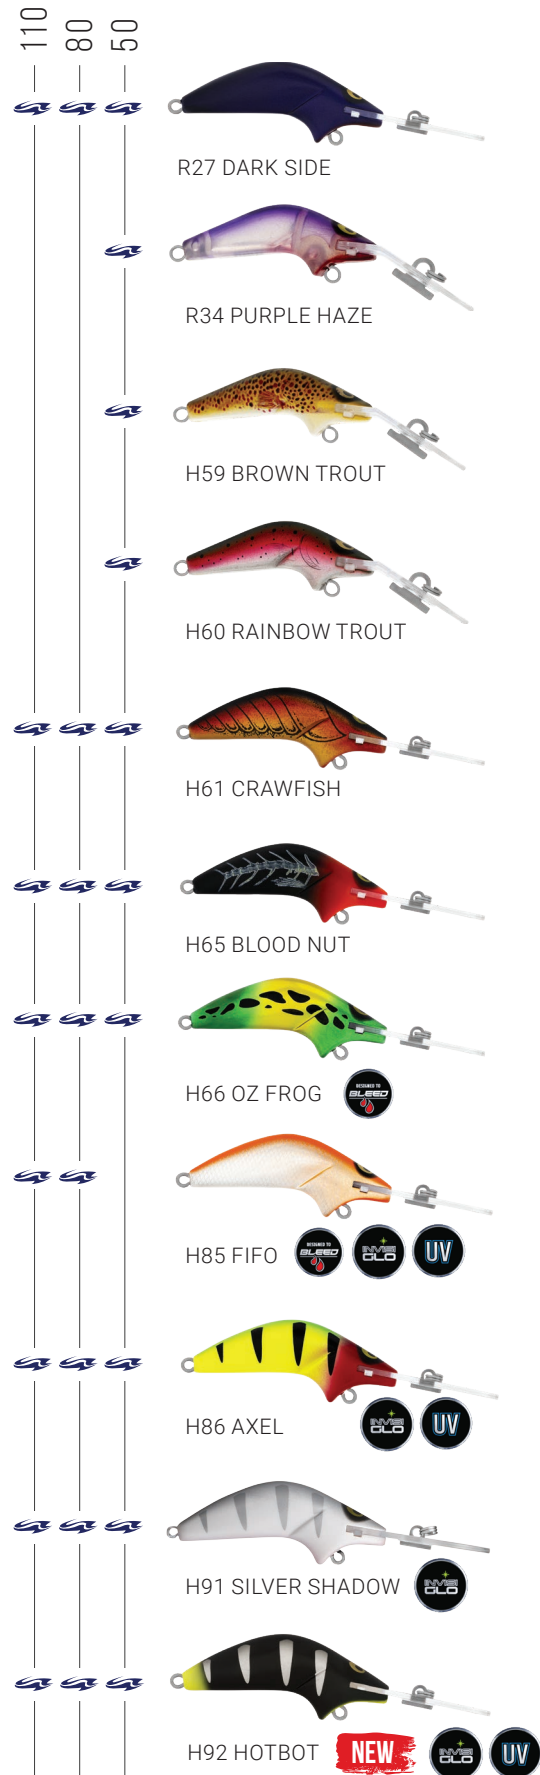

POLTERGEIST™